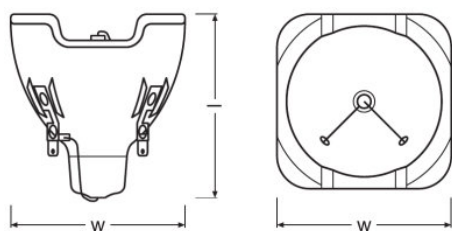

Dimensions & weight

Diameter	58.0 mm
Length	66.0 mm
Arc length	1.2 mm

Lifespan

Lifespan	1500 h
----------	--------

Capabilities

Burning position	Any
------------------	-----

Certificates & standards

EEI – Energy Label	A
--------------------	---